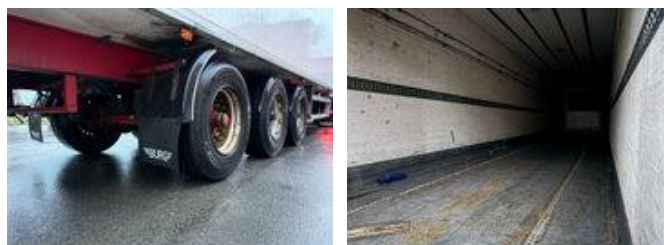

### Properties

Single weight	9.510kg
Load capacity	29.490kg
GVW	39.000kg
Length	1.402cm
Width	260cm